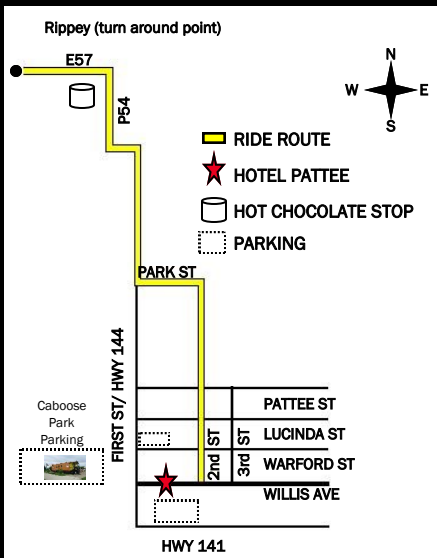

REGISTER TODAY!

Day-of Registration:

8 a.m. - 2 p.m.

Hotel Pattee (inside)

1112 Willis Ave - Perry, IA

RIDE:

GROUP START

at 10:00 a.m.

Start: Corner of 2nd Street

& Willis Avenue

Finish: Hotel Pattee

Sag Wagon Services

9 a.m. - 4 p.m.

All pre-registration packets will be MAILED again this year to limit in-person contact and so you can Ride Where You Are if you choose to!

ROUTE MAP

Registration Includes:

- Official '24 BRR long sleeve T-shirt
- 47th Annual BRR pin (first 300 pre-registrants only)
- Sag Wagon & Support Services 9am -4pm along the route
- Free Hot Chocolate Pit Stop sponsored by Hy-Vee
- Chance to win Perry Bucks & other prizes!
- Special discounts at area shops & restaurants before& after the ride
- Warm fuzzies on a cold winter day, having some fun while supporting a good cause... thank you!

The ride starts and ends in Downtown Perry

Day-of Registration,
t-shirts & additional merchandise sale
8:00 a.m.—2:00 p.m.

@ Hotel Pattee - 1112 Willis Ave

GROUP START at 10am on
Corner of 2nd Street & Willis Avenue.