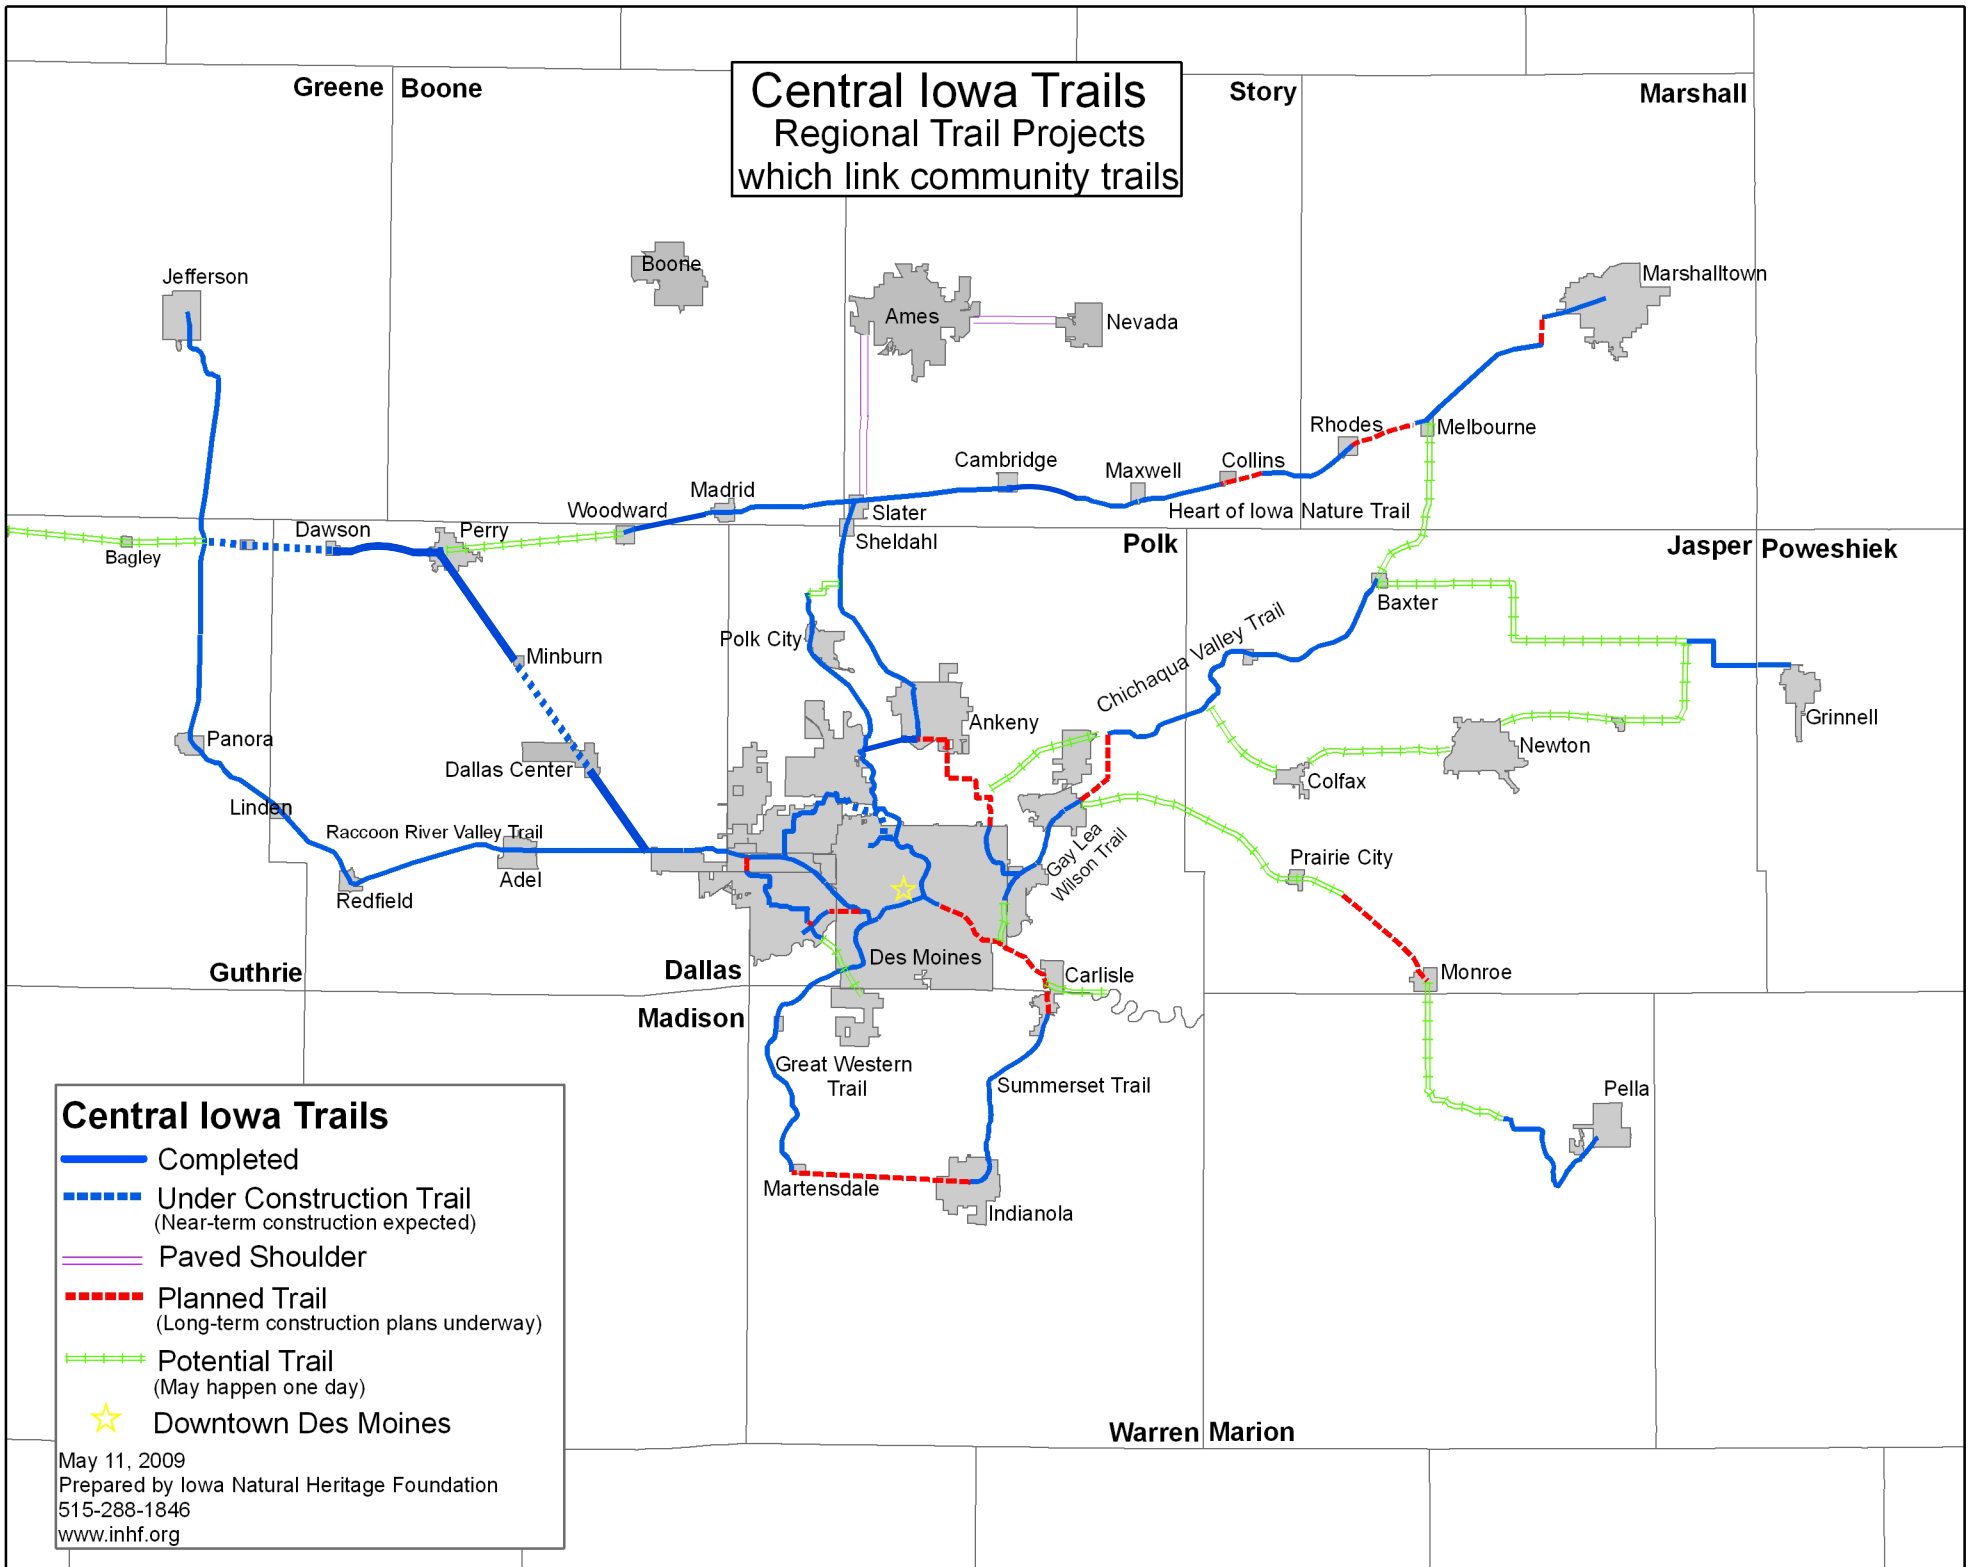

# Central Iowa Trails Regional Trail Projects which link community trails

## Central Iowa Trails

- Completed
- - - Under Construction Trail  
(Near-term construction expected)
- Paved Shoulder
- - - Planned Trail  
(Long-term construction plans underway)
- - - Potential Trail  
(May happen one day)
- ★ Downtown Des Moines